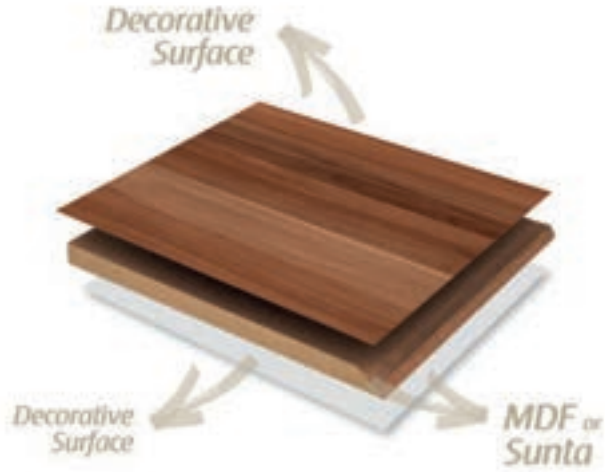

WIDTH	LENGHT	THICKNESS
2100 mm	2800 mm	8-18 mm

Bookmatch
Series

BM06 - SELENIT

WIDTH	LENGHT	THICKNESS
2100 mm	2800 mm	8-18 mm

Bookmatch
Series

BM07 - SEVILLA

WIDTH	LENGHT	THICKNESS
2100 mm	2800 mm	8-18 mm

Bookmatch
Series

BM08 - ROZALYA

WIDTH	LENGHT	THICKNESS
2100 mm	2800 mm	8-18 mm

ISIK® DigiLam Collection

Melamine coated panels are the panels manufactured by bonding the impregnated decor paper to the surface of Class 1 MDF or Chipboard using resin under high pressure and heat. The finest quality melamine coated panels, with a wide range of patterns and different surface alternatives are offered to the market for use in furniture production and interior decoration projects.