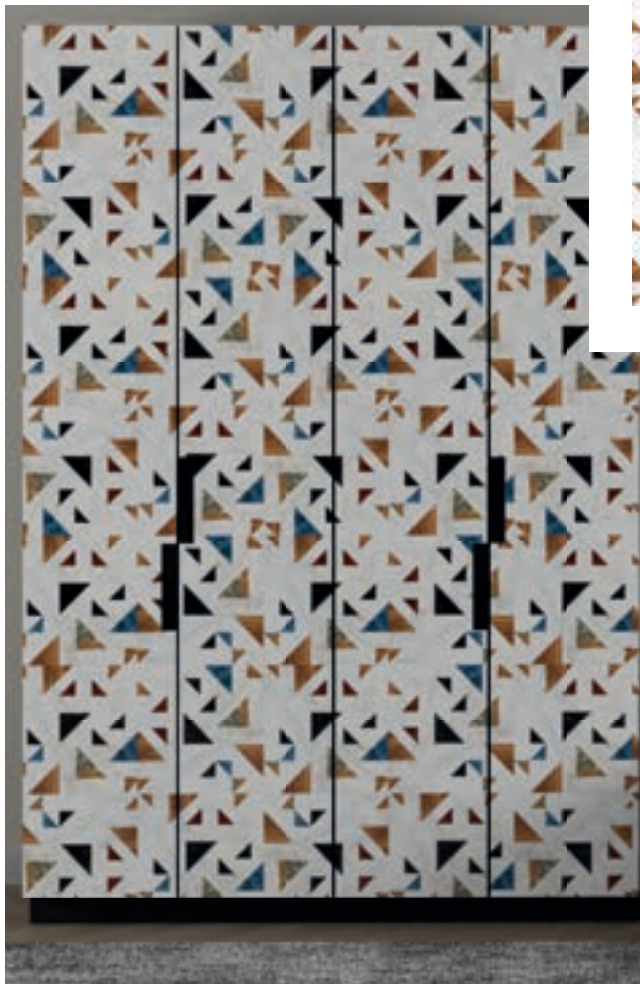

DIGILAM

collection

ISIK
DigiLam
Collection

DLO1 - ZEUGMA

WIDTH	LENGHT	THICKNESS
2100 mm	2800 mm	8-18 mm

DLO2 - DIAGO

WIDTH	LENGHT	THICKNESS
2100 mm	2800 mm	8-18 mm

DLO3 - ALBERO

WIDTH	LENGHT	THICKNESS
2100 mm	2800 mm	8-18 mm

DL04 - KRIPTONIT

WIDTH	LENGHT	THICKNESS
2100 mm	2800 mm	8-18 mm

DL05 - ANATOLIA

WIDTH	LENGHT	THICKNESS
2100 mm	2800 mm	8-18 mm

ISIK® DigiLam Collection

DL06 - EFFECT

BM08 - ROZALYA

WIDTH	LENGHT	THICKNESS
2100 mm	2800 mm	8-18 mm

ISIK® DigiLam Collection

Melamine coated panels are the panels manufactured by bonding the impregnated decor paper to the surface of Class 1 MDF or Chipboard using resin under high pressure and heat. The finest quality melamine coated panels, with a wide range of patterns and different surface alternatives are offered to the market for use in furniture production and interior decoration projects.

WIDTH	LENGHT	THICKNESS
2100 mm	2800 mm	8-18 mm

- A+ Quality melamine panel
- Resistant to high bottles
- Resistant to sunlight
- Natural appearance structure
- Strong body structure
- Environmentally Friendly